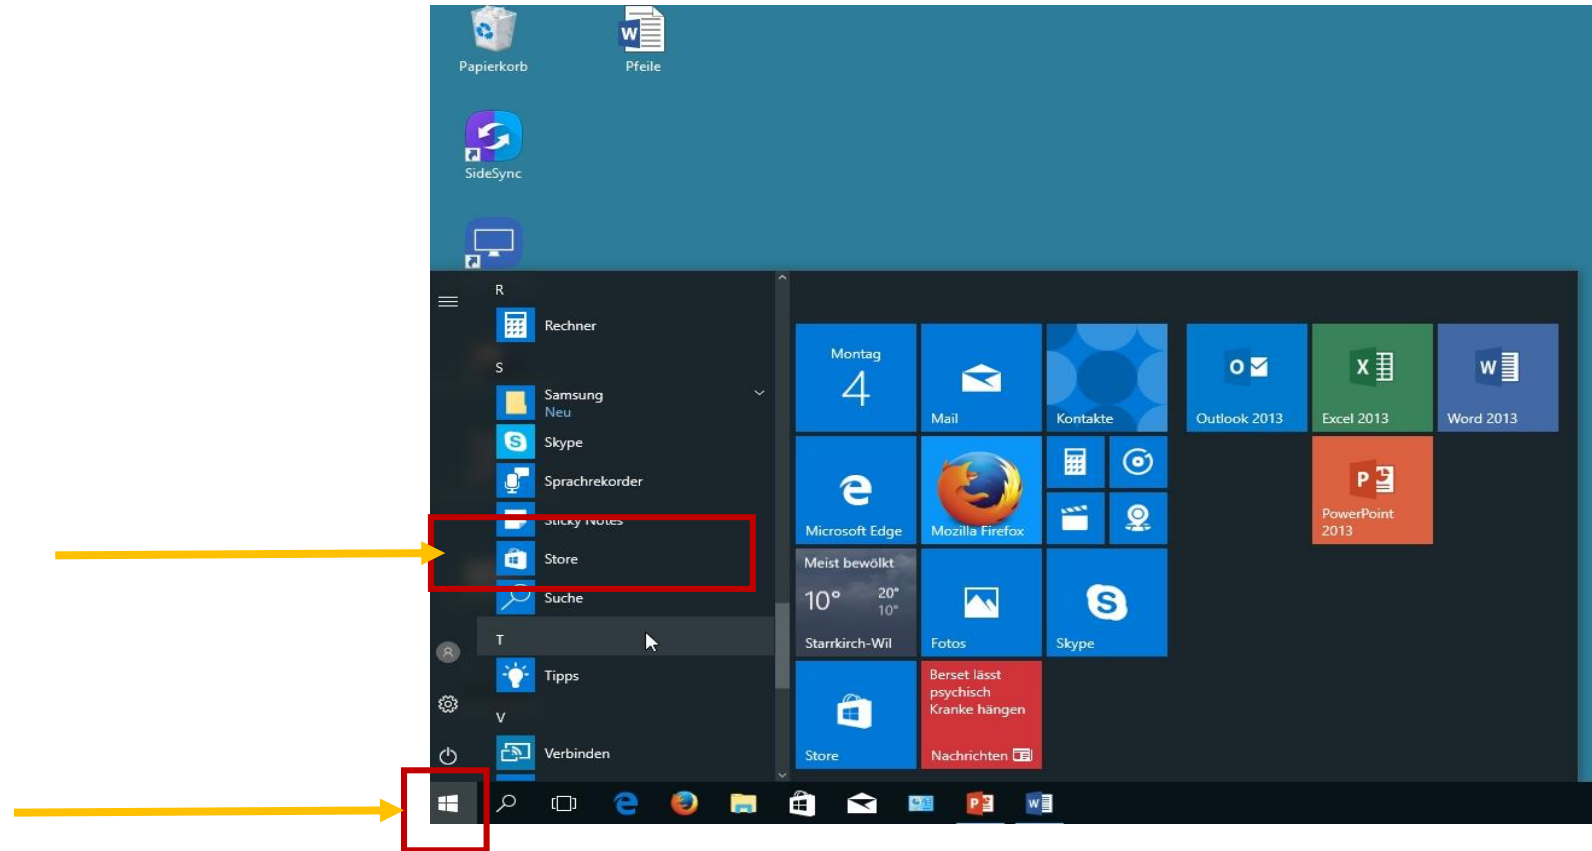

Windows 10, Startknopf und bis Store scrollen