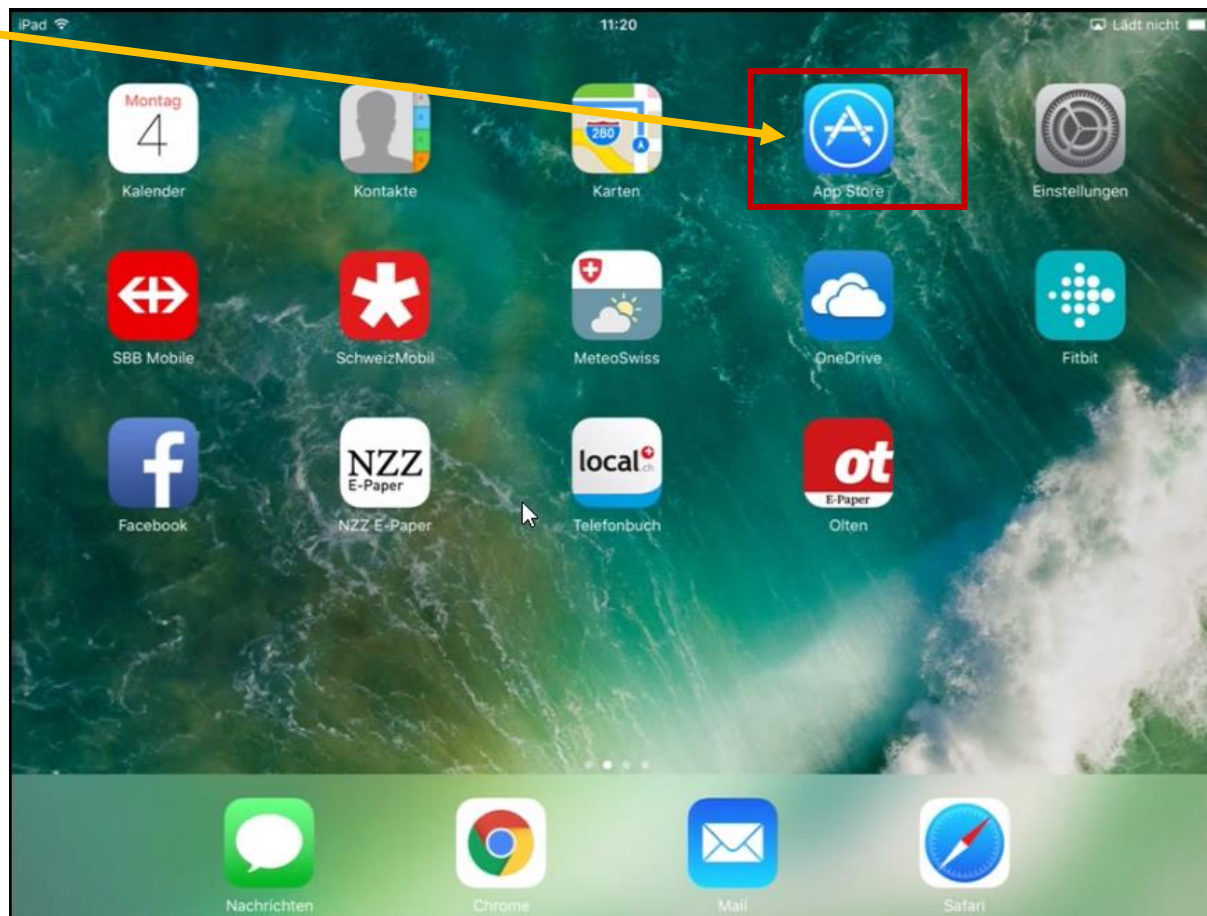

Wo finde ich die Apps bei Windows, IOS und Android?

- Windows 10

Windows 10, Startknopf und bis Store scrollen

Windows 10 Apps

Android (bei Menü: Play Store suchen)

Android Play Store

IOS Apple: (App Store suchen)

App Store

Apps

- Es gibt kostenlose und kostenpflichtige Apps

App installieren am Beispiel Fahrplan

- Windows 10
- Android
- IOS

Fahrplan (Windows 10)

Fahrplan SBB (Windows 10)

Fahrplan SBB (Windows 10)

The screenshot shows the Microsoft Store interface for the 'Swiss Transport Timetable' app. The app is developed by Lambda IT GmbH, has a 4.5-star rating from 141 reviews, and is free of charge. A yellow arrow points to the 'Herunterladen' (Download) button. The app is available on PC. The description states it is an unofficial app for checking SBB timetables. The 'Screenshots' section shows three preview images of the app's interface, including a search screen and a timetable display for the route Niesen Kulm to Bern.